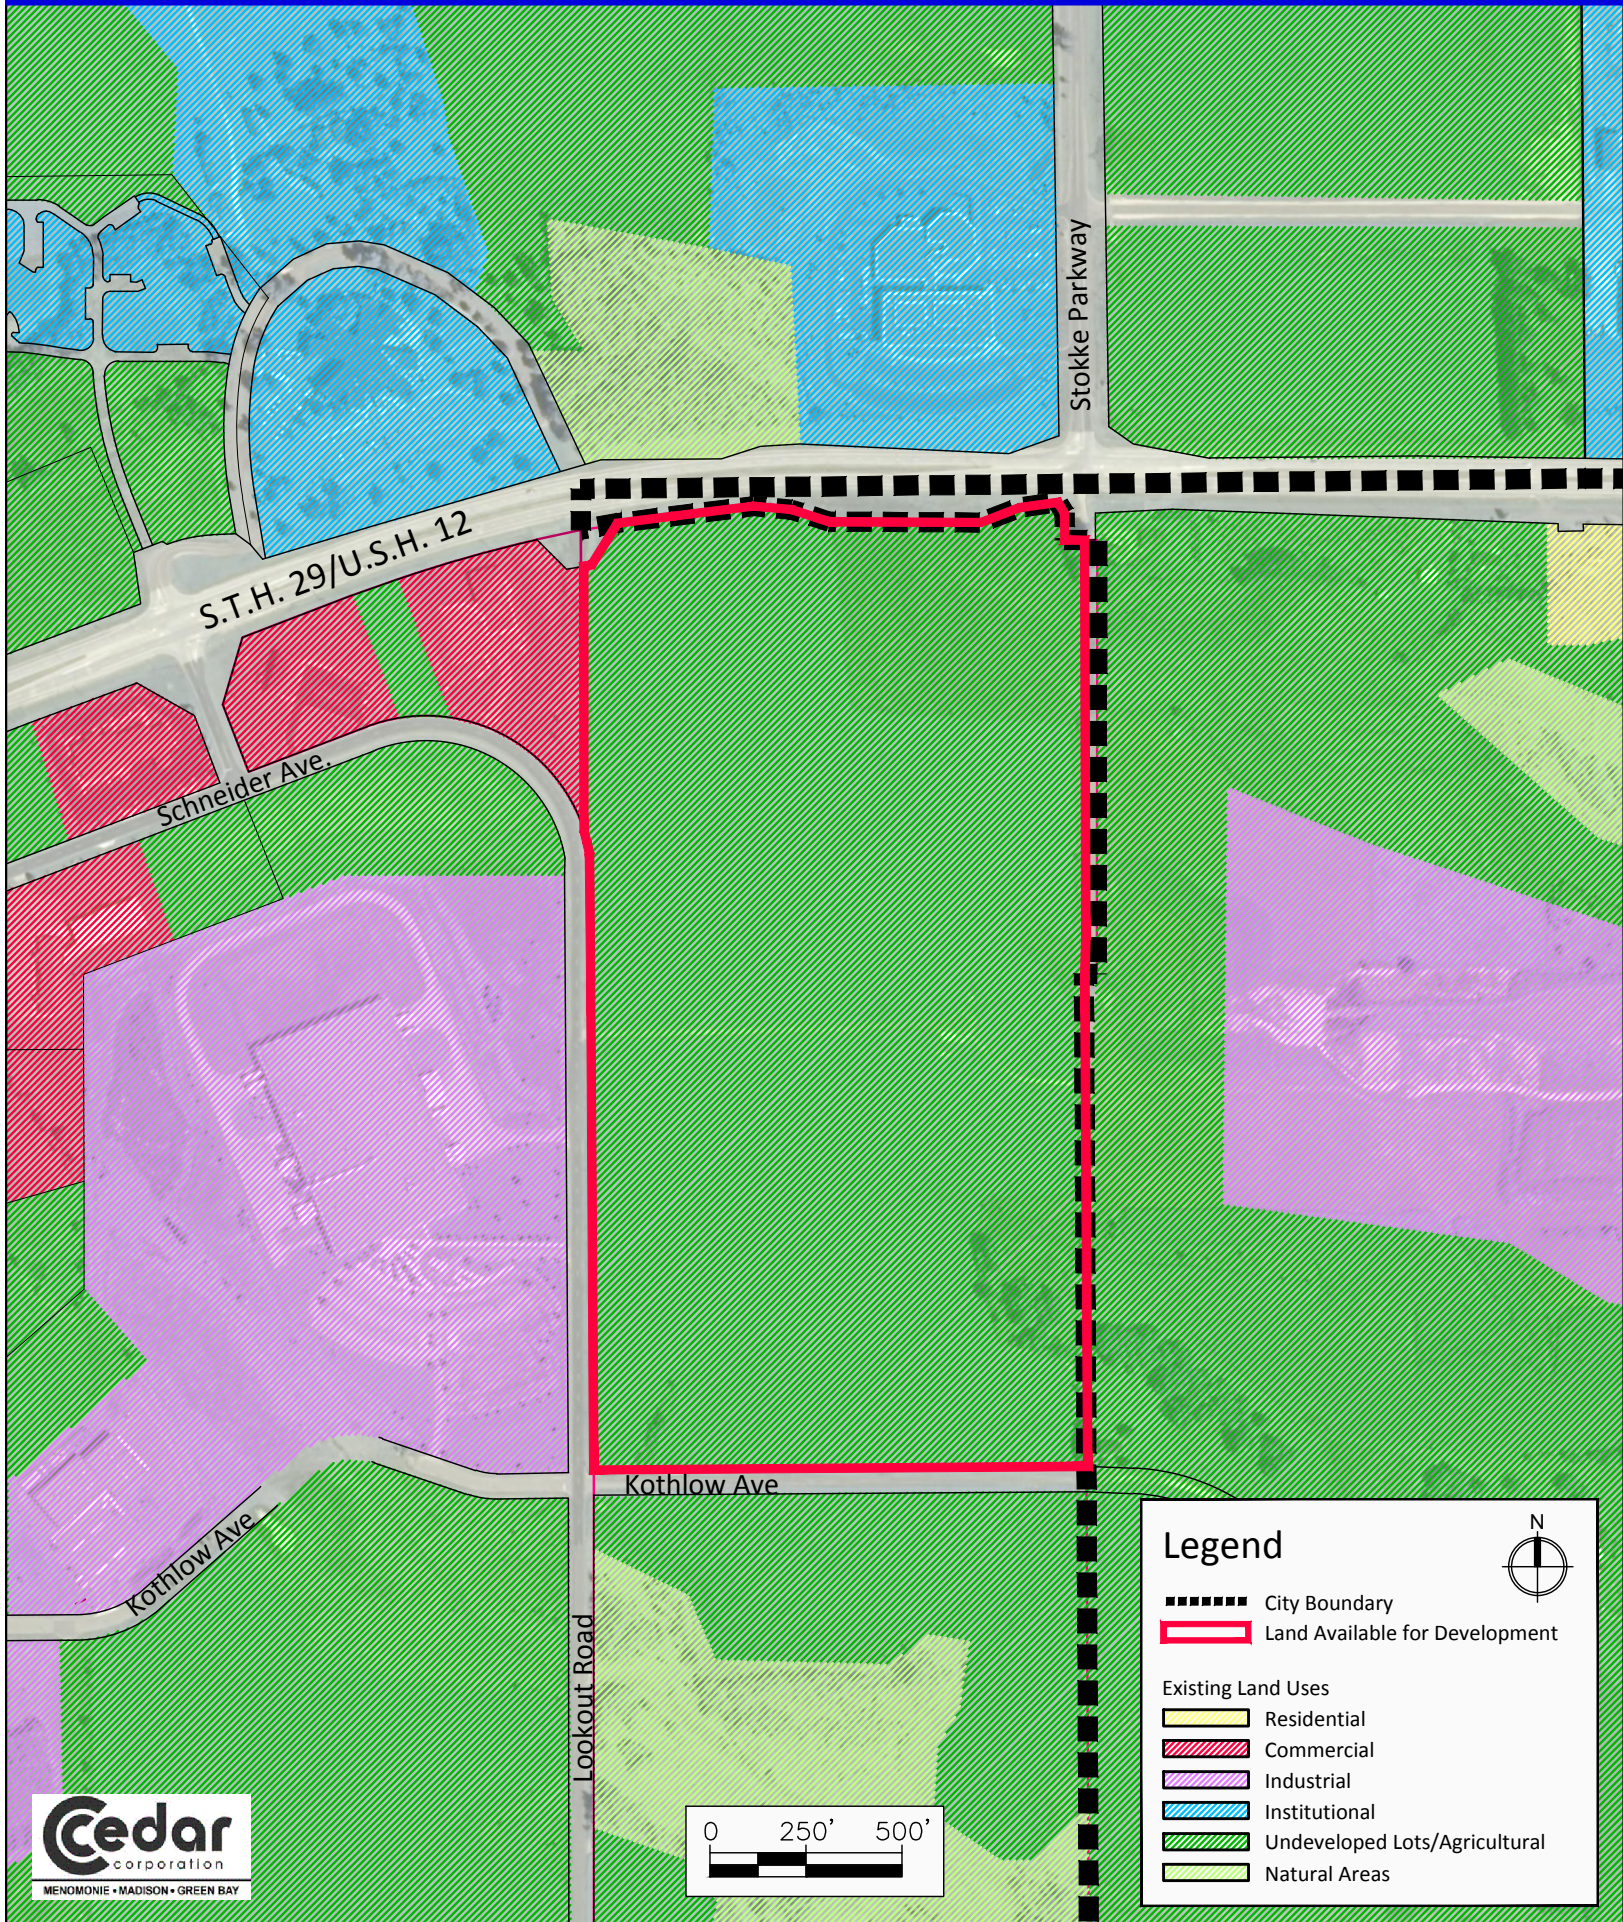

Existing Land Use: City of Menomonee Dunn County, Wisconsin

Map 4

Legend

- City Boundary
- Land Available for Development
- Existing Land Uses
 - Residential
 - Commercial
 - Industrial
 - Institutional
 - Undeveloped Lots/Agricultural
 - Natural Areas